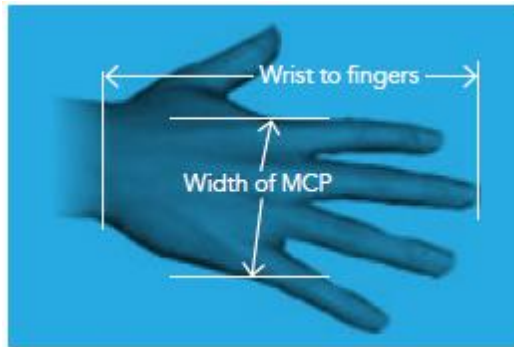

# HAND

## Measuring Guide

RM Cock-Up Wrist Splint Item Code	RM Cock-Up Hand Splint with Finger Extension Roll Item Code	Size	Width of MCP
20739XSR	20739rollXSR	Ex Small-Right	2 ¾" to 3"
20739XSL	20739rollXSL	Ex Small-Left	2 ¾" to 3"
20739SR	20739rollSR	Small-Right	Up to 3"
20739SL	20739rollSL	Small-Left	Up to 3"
20739MR	20739rollMR	Medium-Right	Up to 3 ½"
20739ML	20739rollML	Medium-Left	Up to 3 ½"
20739LR	20739rollLR	Large-Right	Up to 3 ¾"
20739LL	20739rollLL	Large-Left	Up to 3 ¾"